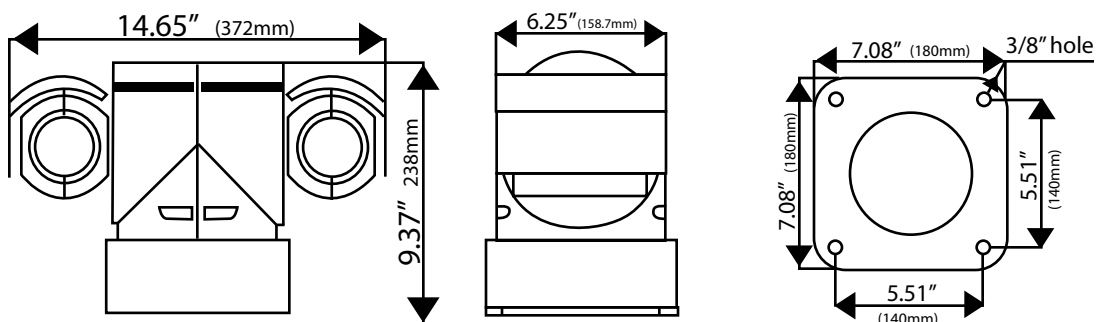

Night Chaser

Weight: 13.21 lbs (6Kg)

Full Specifications continued on next page